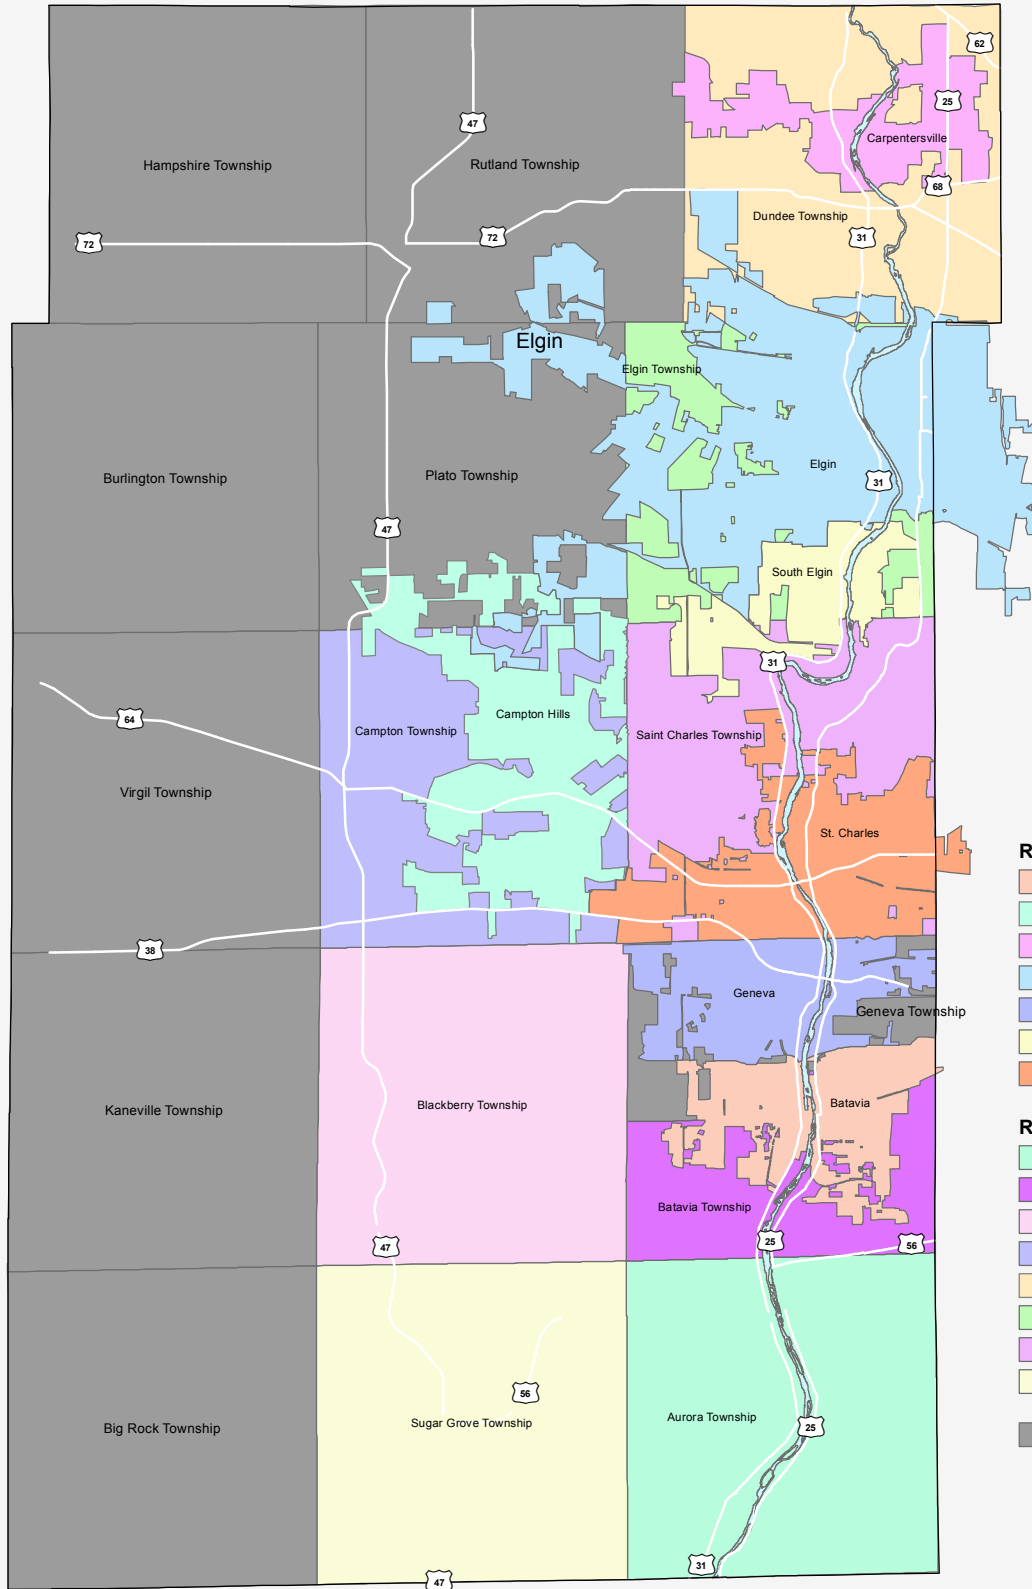

Ride In Kane Service Map

Kane County, Illinois

Ride In Kane Participants (Cities)

- Batavia
- Campton Hills
- Carpentersville
- Elgin
- Geneva
- South Elgin
- St. Charles

Ride In Kane Participants (Township)

- Aurora
- Batavia
- Blackberry
- Campton
- Dundee
- Elgin
- Saint Charles
- Sugar Grove

Ride In Kane Non-Participants

- Geneva Township
- Rutland Township
- Hampshire Township
- Plato Township
- Burlington Township
- Virgil Township
- Kaneville Township
- Big Rock Township